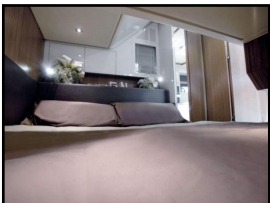

Location: ATHENS, GR

DISCRIPTION

2018 AZIMUT ATLANTIS 34 LOADED WITH ALL THE TOP END EXTRAS INCLUDING AZIMUT'S PREMIUM COMFORT AND RAYMARINE'S PLATINUM NAVIGATIONAL PACKAGE.

Sporty, high-performing and dynamic the Azimut Atlantis 34 is a versatile sports cruiser for those who love chasing the waves and seeking the true thrill of life at sea. Cruising with ease, the Azimut Atlantis 34 is the ideal balance between quality and safety, the perfect alchemy of beauty and functionality and all in large, welcoming spaces with meticulously planned interiors showcasing the very best in Italian design.